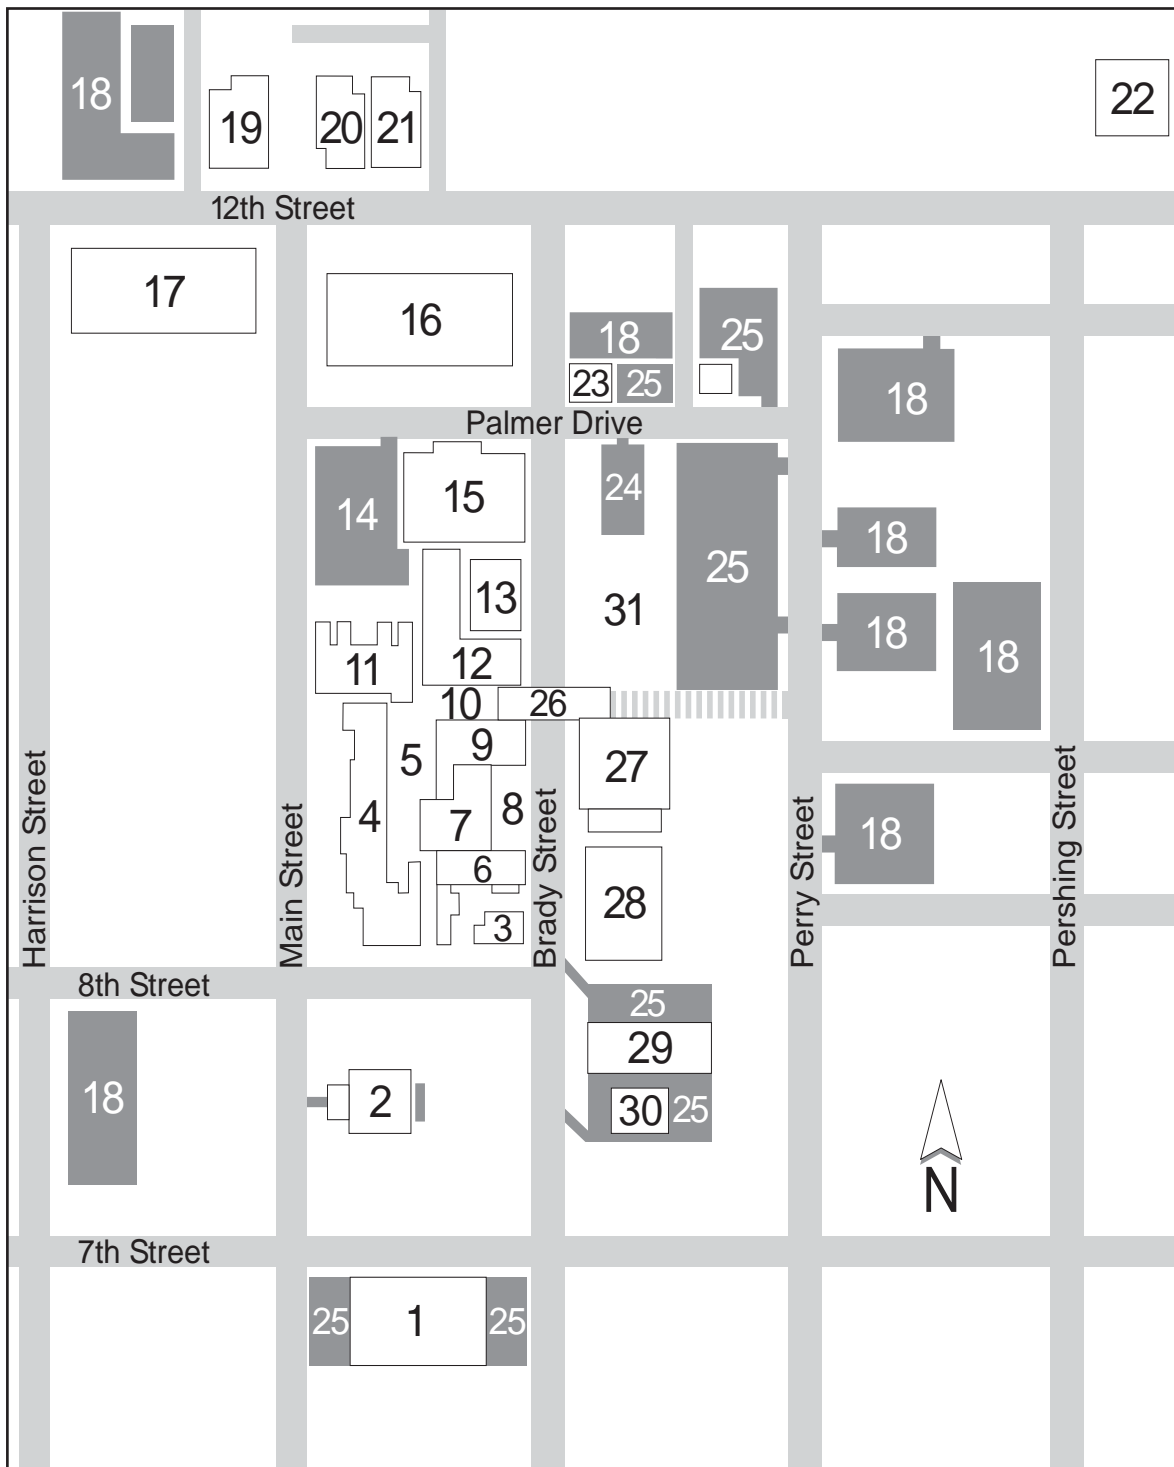

Campus Map

- | | | |
|--|------------------------------------|--|
| 1. Lyceum Hall | 12. B.J. Palmer Hall - Main Clinic | 24. Visitor Parking |
| 2. Pi Kappa Chi House | 13. Clinic Gardens | 25. Employee Parking |
| 3. Palmer Mansion | 14. Clinic Patient Parking | 26. Skywalk |
| 4. West Hall | 15. Palmer Alumni Auditorium | 27. Campus Center |
| 5. West Hall Courtyard | 16. Trinity Episcopal Church | 28. KWQC Television |
| 6. D.D. Palmer Memorial Building | 17. Davenport Central High School | 29. Palmer Center for
Chiropractic Research |
| 7. Mabel H. Palmer Laboratories | 18. Student Parking | 30. Palmer Chiropractic University
System & Undergraduate Studies |
| 8. Heritage Court | 19. Delta Sigma Chi House | 31. Palmer Campus Plaza |
| 9. Administration Building | 20. Illinois House | |
| 10. Friendship Court | 21. Delta Delta Pi House | |
| 11. David D. Palmer Health
Sciences Library | 22. Sigma Pi Chi House | |
| | 23. North Hall | |